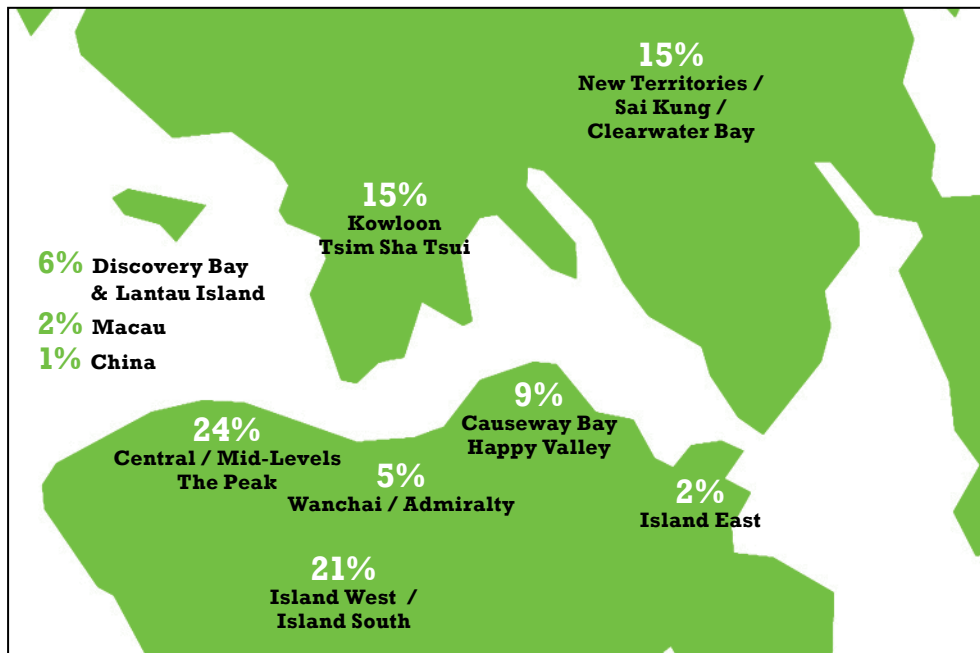

Playtimes' vital statistics

- **Playtimes is a free publication**
- The current print run is 23,500 copies per issue
- Published 11 times a year including one combined issue – Summer in July/August
- The ever popular and useful *The School Book* supplement is published and distributed with the May edition of *Playtimes*
- Over 30 advertisers have been with us since our first issues in 2003
- In our July 2013 magazine, 82% of the adverts were by repeat clients

where to find Playtimes

Playtimes magazines are distributed via ESF and international primary schools, kindergartens, pre-schools and playgroups. Your advertisement is delivered directly into the hands of the parents.

The remainder are distributed through selected retail outlets, supermarkets, cafés, children's activity centres, doctors surgeries, social clubs, relocation and real estate companies.